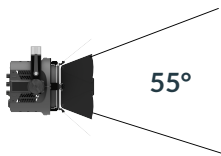

P5F Fresnel Light (Clamp)

175W LED/ 12°- 55°

- Cine-Grade Light Quality
- Point-Source LED
- DMX Controllable
- 175W Power Draw
- Compact (< 12" of Vertical Space)

ORDERING GUIDE

CXP5F - - - **CLP** - **PSV** -

Plug/Connection

US US 120V
EU EU 220V

SPECIFICATIONS

| | |
|------------------------------------|---|
| Beam Angle | 12°- 55° |
| CRI / TLCI | 95/90 typical (in CCT Mode of 2800K-6500K) |
| Dimming | 100% - 0% flicker free |
| AC Power Draw | 175W max |
| AC Input | 100 - 240V AC, 50 - 60Hz |
| Remote Control | DMX 512 |
| Cooling | Fan Cooled |
| Acoustic Noise | 23 dBA (Auto Mode) |
| Operating Temp. | 32 - 104°F (0 - 40°C) |
| Weight (Fixture + Power Supply) | 9.6lb / 4.4kg |

MECHANICAL FIGURES

PHOTOMETRIC DATA

Focus

| Distance | | 3' (~0.9 m) | 10' (~3.0 m) | 15' (~4.6 m) |
|---------------|-----|-------------------|-------------------|-------------------|
| @3200K | fc | 3150 | 359 | 128 |
| | lux | 33907 | 3865 | 1378 |
| @5600K | fc | 3296 | 376 | 134 |
| | lux | 35478 | 4048 | 1443 |
| Beam Diameter | | Ø 0.7' (~0.2m) | Ø 2.1' (~0.6m) | Ø 3.5' (~1.1m) |

Beam Angle : 12°

Flood

| Distance | | 3' (~0.9 m) | 10' (~3.0 m) | 15' (~4.6 m) |
|---------------|-----|-------------------|-------------------|--------------------|
| @3200K | fc | 385 | 45 | 17 |
| | lux | 4145 | 485 | 183 |
| @5600K | fc | 406 | 47 | 18 |
| | lux | 4371 | 506 | 194 |
| Beam Diameter | | Ø 0.9' (~0.6m) | Ø 8.6' (~2.6m) | Ø 14.4' (~4.4m) |