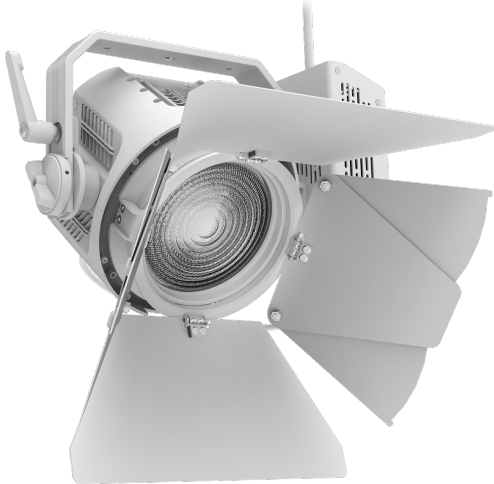

P5F Fresnel Light (Clamp)

175W LED/ 12°- 55°

- Cine-Grade Light Quality
- Point-Source LED
- DMX Controllable
- 175W Power Draw
- Compact (< 12" of Vertical Space)

ORDERING GUIDE

CXP5F - - - **CLP** - **PSV** -

Mode

CLR All Modes
EZ All EZ Modes
RGB RGB Mode Only
CCT Tunable CCT Mode Only
3200 Fixed 3200K
5600 Fixed 5600K

Finish

WH White
BK Black

Mount

CLP Clamp Mount

Power Supply & Control

PSV Power Supply

Plug/Connection

US US 120V
EU EU 220V

SPECIFICATIONS

| | |
|------------------------------------|---|
| Beam Angle | 12°- 55° |
| CRI / TLCI | 95/90 typical (in CCT Mode of 2800K-6500K) |
| Dimming | 100% - 0% flicker free |
| AC Power Draw | 175W max |
| AC Input | 100 - 240V AC, 50 - 60Hz |
| Remote Control | DMX 512 |
| Cooling | Fan Cooled |
| Acoustic Noise | 23 dBA (Auto Mode) |
| Operating Temp. | 32 - 104°F (0 - 40°C) |
| Weight (Fixture + Power Supply) | 9.6lb / 4.4kg |