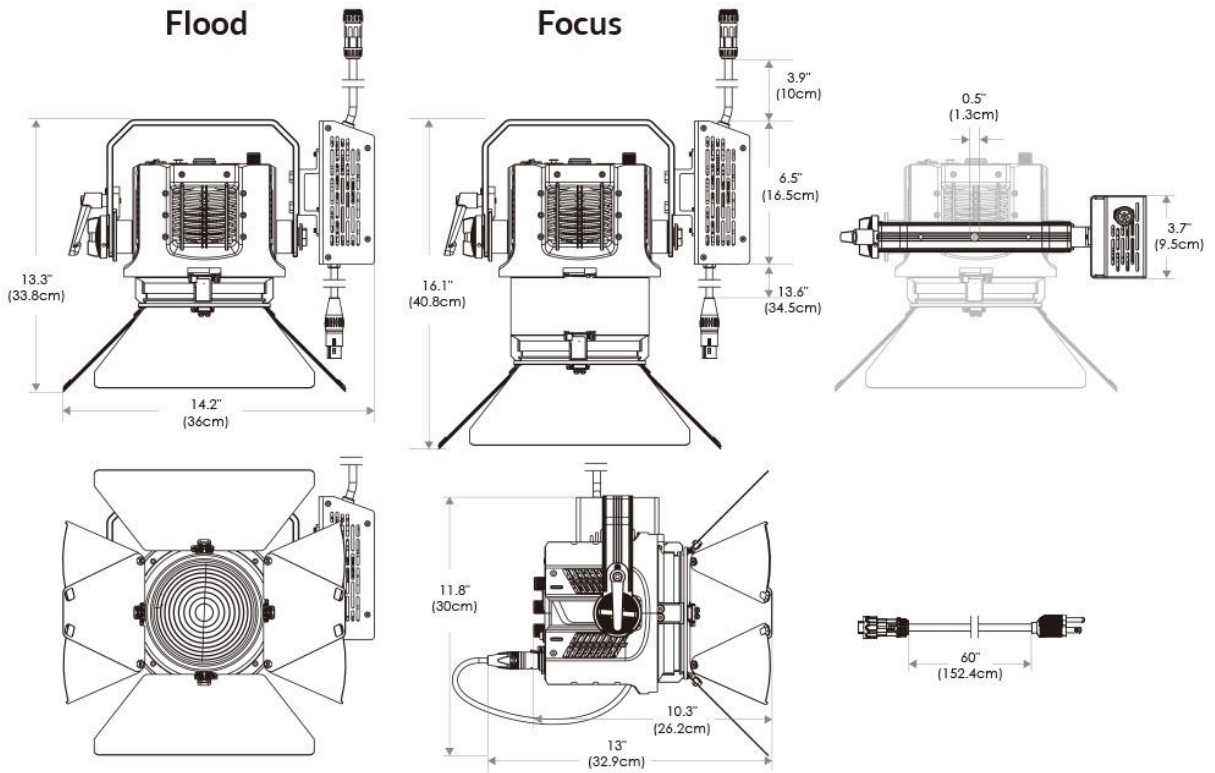

P5F Fresnel Light (Clamp)

175W LED/ 12°- 55°

- Cine-Grade Light Quality
- Point-Source LED
- DMX Controllable
- 175W Power Draw
- Compact (< 12" of Vertical Space)

ORDERING GUIDE

CXP5F - - - **CLP** - **PSV** -

Plug/Connection

US US 120V
EU EU 220V

SPECIFICATIONS

| | |
|------------------------------------|---|
| Beam Angle | 12°- 55° |
| CRI / TLCI | 95/90 typical (in CCT Mode of 2800K-6500K) |
| Dimming | 100% - 0% flicker free |
| AC Power Draw | 175W max |
| AC Input | 100 - 240V AC, 50 - 60Hz |
| Remote Control | DMX 512 |
| Cooling | Fan Cooled |
| Acoustic Noise | 23 dBA (Auto Mode) |
| Operating Temp. | 32 - 104°F (0 - 40°C) |
| Weight (Fixture + Power Supply) | 9.6lb / 4.4kg |

MECHANICAL FIGURES

PHOTOMETRIC DATA

Focus

| Distance | | 3' (~0.9 m) | 10' (~3.0 m) | 15' (~4.6 m) |
|---------------|-----|-------------------|-------------------|-------------------|
| @3200K | fc | 3150 | 359 | 128 |
| | lux | 33907 | 3865 | 1378 |
| @5600K | fc | 3296 | 376 | 134 |
| | lux | 35478 | 4048 | 1443 |
| Beam Diameter | | Ø 0.7' (~0.2m) | Ø 2.1' (~0.6m) | Ø 3.5' (~1.1m) |

Beam Angle : 12°

Flood

| Distance | | 3' (~0.9 m) | 10' (~3.0 m) | 15' (~4.6 m) |
|---------------|-----|-------------------|-------------------|--------------------|
| @3200K | fc | 385 | 45 | 17 |
| | lux | 4145 | 485 | 183 |
| @5600K | fc | 406 | 47 | 18 |
| | lux | 4371 | 506 | 194 |
| Beam Diameter | | Ø 0.9' (~0.6m) | Ø 8.6' (~2.6m) | Ø 14.4' (~4.4m) |