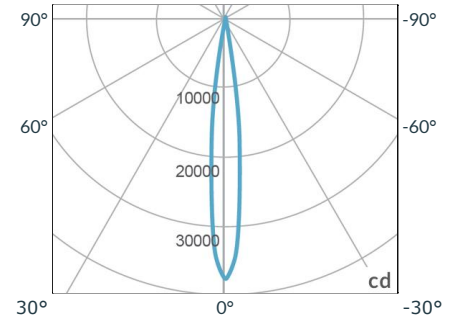

MECHANICAL FIGURES

PHOTOMETRIC DATA

Focus

| Distance | | 3' (~0.9 m) | 10' (~3.0 m) | 15' (~4.6 m) |
|---------------|-----|-------------------|-------------------|-------------------|
| @3200K | fc | 3150 | 359 | 128 |
| | lux | 33907 | 3865 | 1378 |
| @5600K | fc | 3296 | 376 | 134 |
| | lux | 35478 | 4048 | 1443 |
| Beam Diameter | | Ø 0.7' (~0.2m) | Ø 2.1' (~0.6m) | Ø 3.5' (~1.1m) |

Beam Angle : 12°

Flood

| Distance | | 3' (~0.9 m) | 10' (~3.0 m) | 15' (~4.6 m) |
|---------------|-----|-------------------|-------------------|--------------------|
| @3200K | fc | 385 | 45 | 17 |
| | lux | 4145 | 485 | 183 |
| @5600K | fc | 406 | 47 | 18 |
| | lux | 4371 | 506 | 194 |
| Beam Diameter | | Ø 0.9' (~0.6m) | Ø 8.6' (~2.6m) | Ø 14.4' (~4.4m) |