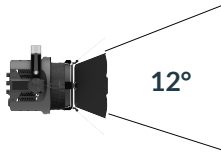

P5F Fresnel Light (Clamp)

175W LED/ 12°- 55°

- Cine-Grade Light Quality
- Point-Source LED
- DMX Controllable
- 175W Power Draw
- Compact (< 12" of Vertical Space)

ORDERING GUIDE

CXP5F - - - **CLP** - **PSV** -

Plug/Connection

US US 120V
EU EU 220V

SPECIFICATIONS

| | |
|------------------------------------|---|
| Beam Angle | 12°- 55° |
| CRI / TLCI | 95/90 typical (in CCT Mode of 2800K-6500K) |
| Dimming | 100% - 0% flicker free |
| AC Power Draw | 175W max |
| AC Input | 100 - 240V AC, 50 - 60Hz |
| Remote Control | DMX 512 |
| Cooling | Fan Cooled |
| Acoustic Noise | 23 dBA (Auto Mode) |
| Operating Temp. | 32 - 104°F (0 - 40°C) |
| Weight (Fixture + Power Supply) | 9.6lb / 4.4kg |

MECHANICAL FIGURES

PHOTOMETRIC DATA

Focus

| Distance | | 3' (~0.9 m) | 10' (~3.0 m) | 15' (~4.6 m) |
|---------------|-----|-------------------|-------------------|-------------------|
| @3200K | fc | 3150 | 359 | 128 |
| | lux | 33907 | 3865 | 1378 |
| @5600K | fc | 3296 | 376 | 134 |
| | lux | 35478 | 4048 | 1443 |
| Beam Diameter | | Ø 0.7' (~0.2m) | Ø 2.1' (~0.6m) | Ø 3.5' (~1.1m) |

Beam Angle : 12°

Flood

| Distance | | 3' (~0.9 m) | 10' (~3.0 m) | 15' (~4.6 m) |
|---------------|-----|-------------------|-------------------|--------------------|
| @3200K | fc | 385 | 45 | 17 |
| | lux | 4145 | 485 | 183 |
| @5600K | fc | 406 | 47 | 18 |
| | lux | 4371 | 506 | 194 |
| Beam Diameter | | Ø 0.9' (~0.6m) | Ø 8.6' (~2.6m) | Ø 14.4' (~4.4m) |