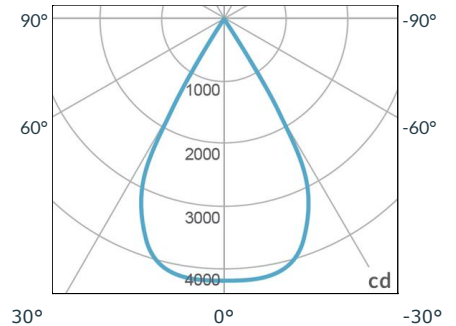

MECHANICAL FIGURES

PHOTOMETRIC DATA

Focus

| Distance | | 3' (~0.9 m) | 10' (~3.0 m) | 15' (~4.6 m) |
|---------------|-----|-------------------|-------------------|-------------------|
| @3200K | fc | 3150 | 359 | 128 |
| | lux | 33907 | 3865 | 1378 |
| @5600K | fc | 3296 | 376 | 134 |
| | lux | 35478 | 4048 | 1443 |
| Beam Diameter | | Ø 0.7' (~0.2m) | Ø 2.1' (~0.6m) | Ø 3.5' (~1.1m) |

Beam Angle : 12°

Flood

| Distance | | 3' (~0.9 m) | 10' (~3.0 m) | 15' (~4.6 m) |
|---------------|-----|-------------------|-------------------|--------------------|
| @3200K | fc | 385 | 45 | 17 |
| | lux | 4145 | 485 | 183 |
| @5600K | fc | 406 | 47 | 18 |
| | lux | 4371 | 506 | 194 |
| Beam Diameter | | Ø 0.9' (~0.6m) | Ø 8.6' (~2.6m) | Ø 14.4' (~4.4m) |

Beam Angle : 55°

ACCESSORIES

(specify finish by adding -BK or -WH)

**DMX 6 Channel Controller
FLXCNTL-DMX6**